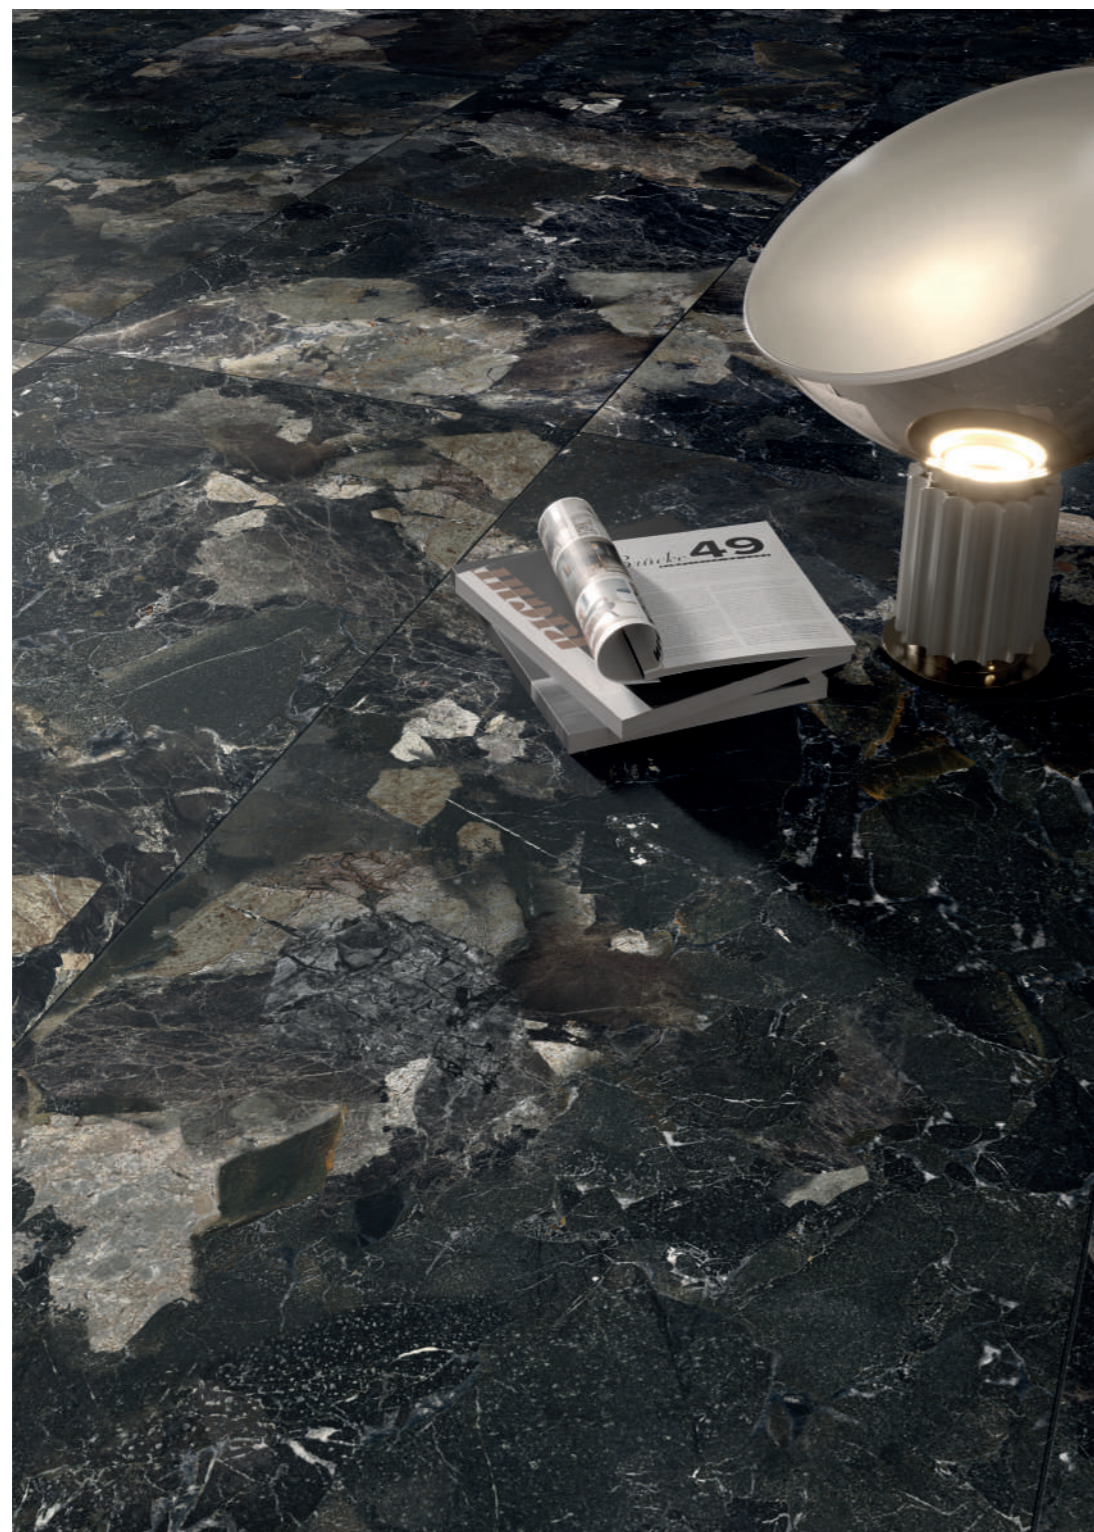

argos
COLLECTION

Dado Ceramica

argos grey 60x120
argos black 60x120

argos grey - black 60x120

argos grey 60x120

argos black 60x120
argos beige 60x120
ikon rigat-one amber 60x120

argos black 60x120

argos black 60x120
argos beige 60x120
ikon rigat-one amber 60x120

argos white 60x120
argos black 60x120

ultra argos white 60x60 \approx 20mm
ultra argos grey 60x60 \approx 20mm

ultra argos beige 60x60 \approx 20mm

argosrange

GRES PORCELLANATO IMPASTO COLORATO
 COLORED BODY PORCELAIN STONEWARE
 GRÈS CÉRAME MASSE COLORÉ
 FEINSTEINZEUG MIT EINGEFAERBTEN SCHERBEN

colori • colors • couleurs • farben

WHITE

GREY

BLACK

BEIGE

Dado Ceramica

ecodado+™ Group

design, tecnologia e ambiente in un unico progetto
design, technology and environment in a single project